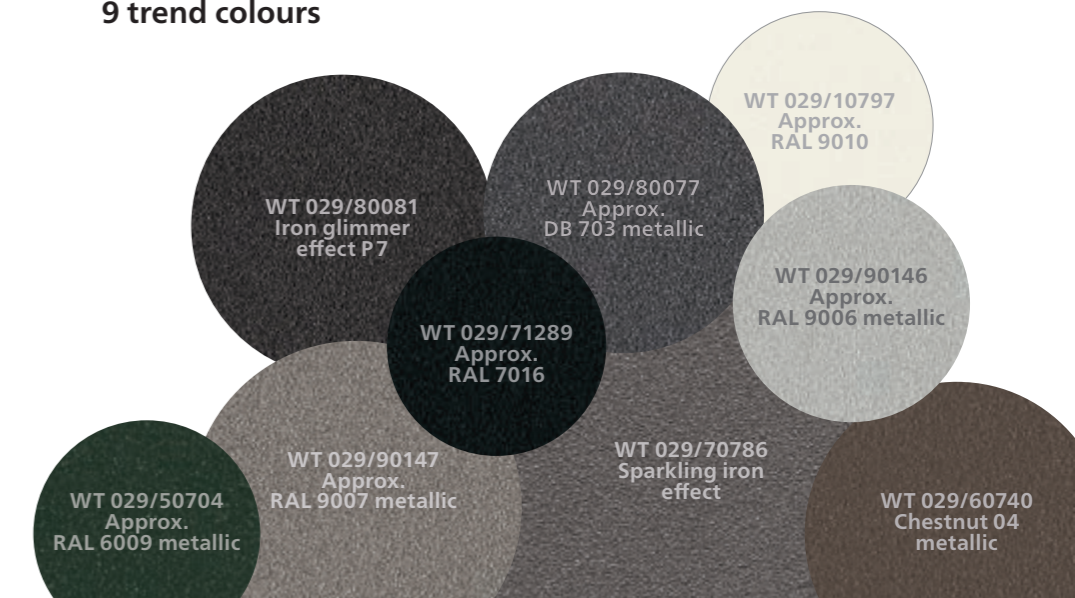

## 47 standard RAL colours

## Over 200 modern frame colours

Maximum colour safety: weiner has over 200 different frame colours for you to choose from. You can choose from diverse colours which harmonise with the architecture.

### Choose from an abundance of high-quality colours:

- 47 standard RAL rack colours, silk gloss
- 9 scratchproof, resistant trend colours with an elegant textured look (standard)
- over 150 special RAL colours

## 9 trend colours

Frame colour WT 029/90146 | Pattern 4-685 slate/white

**Awnings: Good to know before you buy!**  
Benefit from the experience of our weinor retailers – up-to-date, professional and practical!