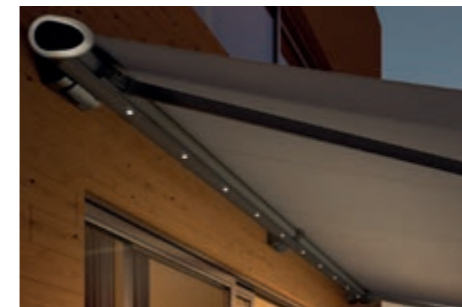

Semina Life LED – cassette with integrated LED lighting

The LED spotlights integrated into the cassette produce atmospheric lighting on the patio.

- operating life of 30,000 hours
- highly energy-efficient
- dimmable via remote control using a hand transmitter or Smart Home via smartphone or tablet