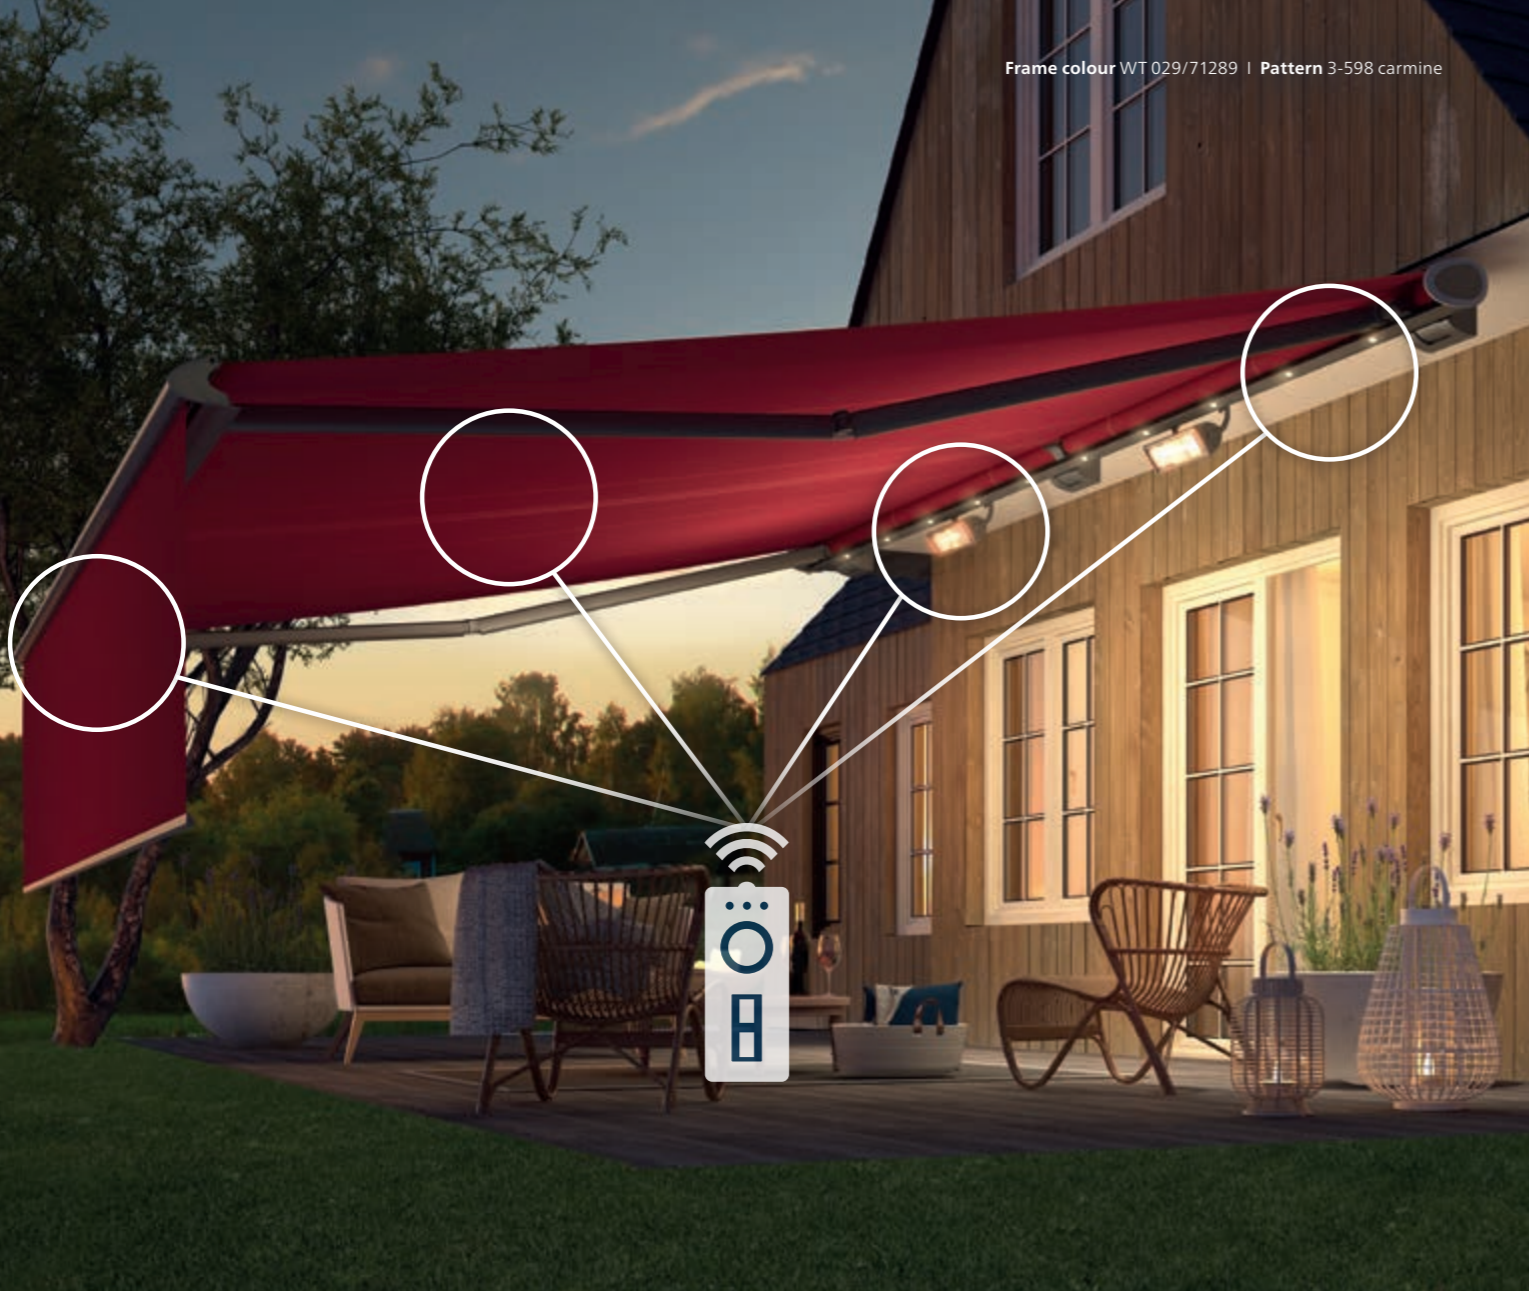

Which control unit fits your needs?

Manual – operation via gear handle

You'd like to operate your awning manually and under your own steam? With a gear handle, it is independent of a power source and can be attached very flexibly at almost all installation locations.

Basic – operation with a hard wired switch or automatic weather system

You would like to operate your weinor awning comfortably via a hard wired wall switch? Your motorised awning can be effortlessly extended and retracted with a simple switch. Optionally, an automatically controlled unit can be used with a sun, wind and rain sensor instead of a hard wired switch.

Comfort – operation with a remote controller plus dimming heating and lighting

You would like to control your weinor awning comfortably via remote control from the patio or the house? That's pretty easy with a remote controller. Optionally, the lighting and the radiant heater can be activated with it and even be dimmed. You can also operate vertical sun protection or further awnings on the house centrally by this means.

Smart – operation with a smart phone, language assistant or pre-set

You would like to network your weinor awning, lighting, radiant heater and other accessories with the further technology in your home and control it from everywhere via a smartphone or tablet? That's child's play with the Smart Home Centre Somfy TaHoma Switch! Also if you would like to operate it via a language assistant or a pre-set automatic scenario.

Please note that the weinor BiConnect and Somfy systems cannot be combined.

The right control unit to suit all needs

Whether hard wired, remote control or Smart Home, using a hand transmitter, smartphone or automatic weather control – control your awning and accessories really effortlessly with weinor BiConnect or Somfy control units. A gear drive is also possible. The LED lighting and heating can be dimmed fine-tuned via remote control or Smart Home. Your weinor retailer will be happy to advise you competently.

BiConnect