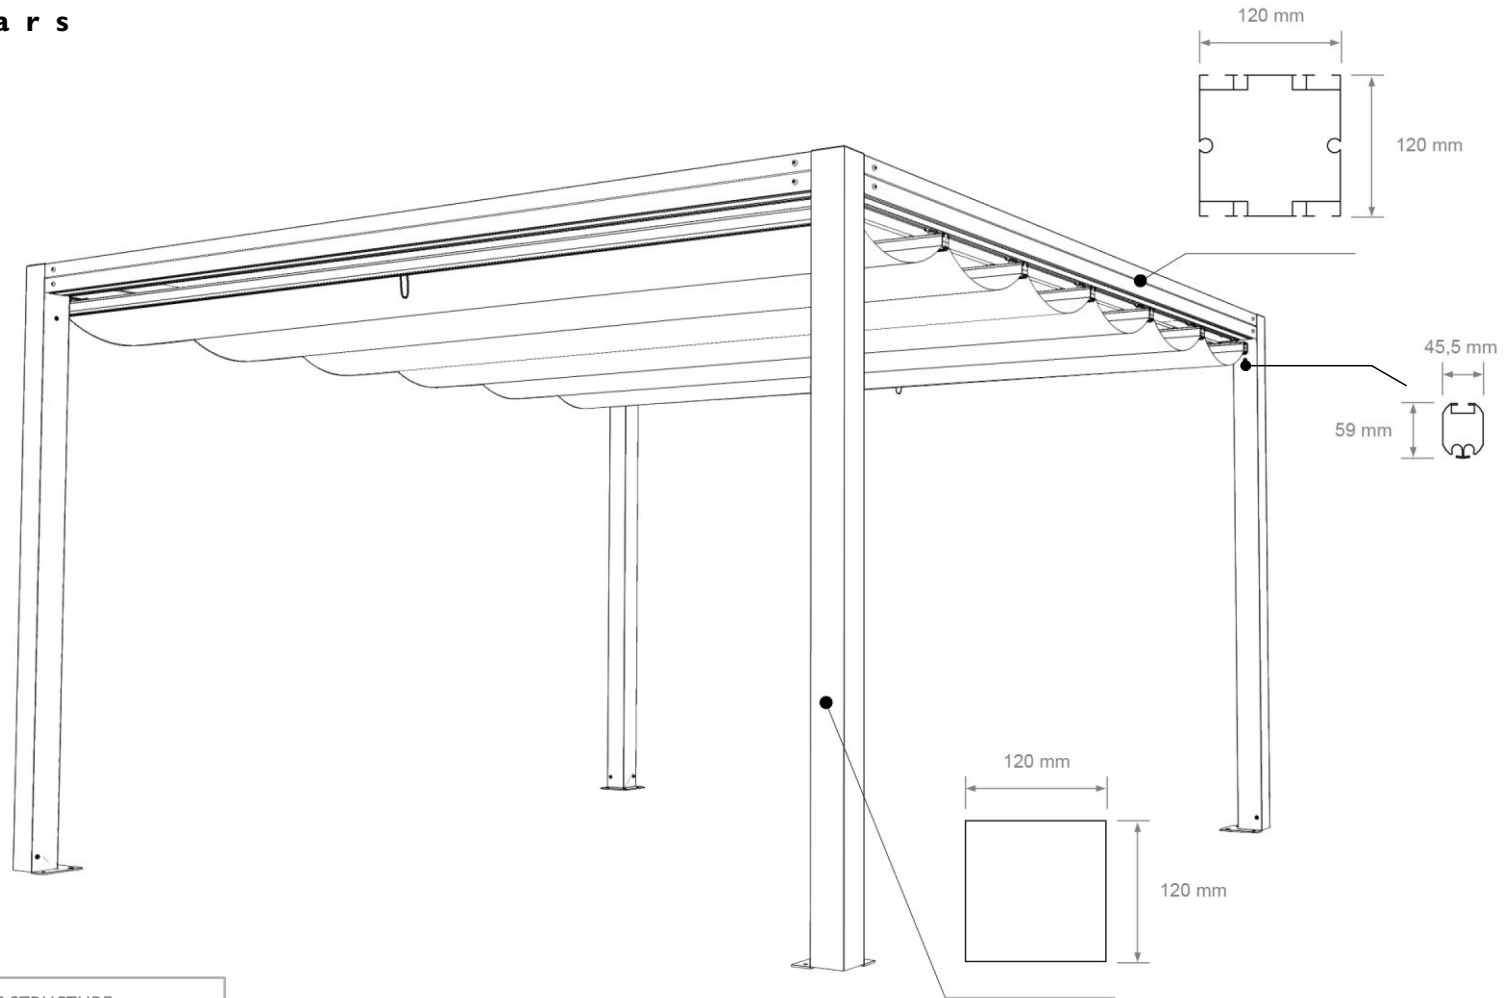

The Velarium Retractable Canopy

The freestanding canopy has a fully retractable roof that is manually operated with an 'easy-and-slide' system and can be opened from both ends and designed to drain to one or both sides.

Frame work coated with polyester powdercoat

Vertical upright cross-section dimensions 120 x 120mm
Eaves height 252cm
Leg extension available
Square or rectangular options

VELARIUM

see the stars

Drainage to one or two sides

L = Maximum drop of the roof when folded back: 46 cm.

L = Maximum drop of the roof when folded back: 51 cm.

VELARIUM

see the stars

STANDARD COLOURS OF THE STRUCTURE			
SMOOTH FINISH	TEXTURED FINISH		
			
Special Grey	White Matt	Dove-Grey Matt	Dark-Brown Matt

STANDARD ROOF COVER COLOURS			
			
White 402N8104	Champagne 402N8341	Grey 402N1072	Dove-Grey -----

VELARIUM

see the stars

VELARIUM

see the stars

MAX DIMENSIONS		
SPAN	WIDTH	HEIGHT
300	300	252
400	400	252
500	500	252
300	400	252
300	500	252
400	500	252
400	300	252
500	300	252
500	400	252
600	300	252
600	400	252
600	500	252