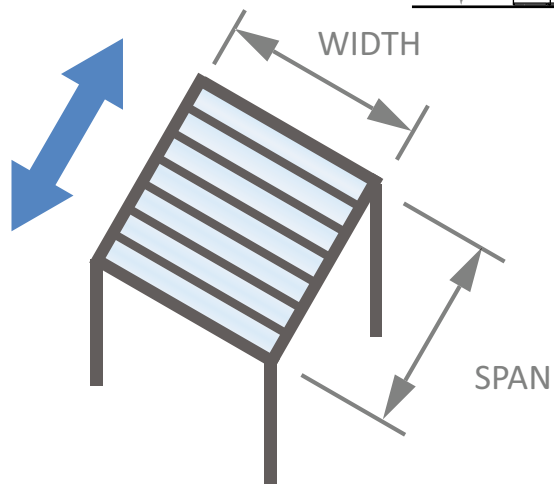

The Velarium Retractable Canopy

The freestanding canopy has a fully retractable roof that is manually operated with an 'easy-and-slide' system and can be opened from both ends and designed to drain to one or both sides.

L = Maximum drop of the roof when folded back: 46 cm.

L = Maximum drop of the roof when folded back: 51 cm.

VELARIUM

see the stars

STANDARD COLOURS OF THE STRUCTURE			
SMOOTH FINISH	TEXTURED FINISH		
			
Special Grey	White Matt	Dove-Grey Matt	Dark-Brown Matt

STANDARD ROOF COVER COLOURS			
			
White 402N8104	Champagne 402N8341	Grey 402N1072	Dove-Grey -----

VELARIUM

see the stars

VELARIUM

see the stars

MAX DIMENSIONS		
SPAN	WIDTH	HEIGHT
300	300	252
400	400	252
500	500	252
300	400	252
300	500	252
400	500	252
400	300	252
500	300	252
500	400	252
600	300	252
600	400	252
600	500	252