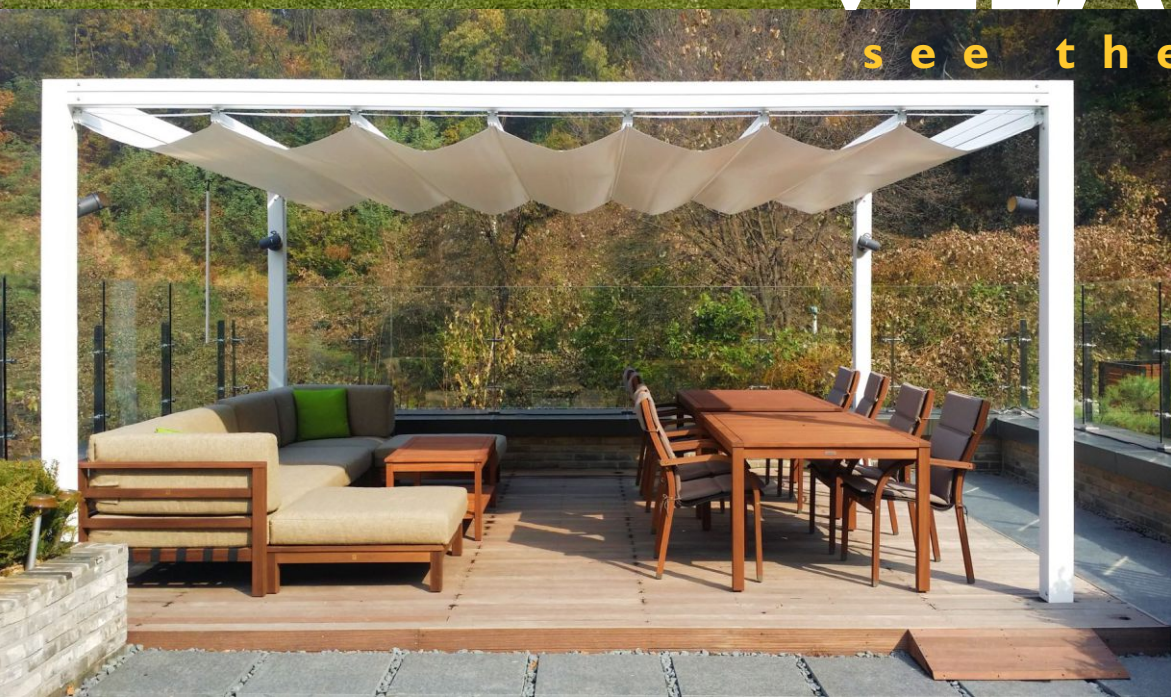

The Velarium Retractable Canopy

The freestanding canopy has a fully retractable roof that is manually operated with an 'easy-and-slide' system and can be opened from both ends and designed to drain to one or both sides.

Frame work coated with polyester powdercoat

Vertical upright cross-section dimensions 120 x 120mm
Eaves height 252cm
Leg extension available
Square or rectangular options

VELARIUM

see the stars

Drainage to one or two sides

L = Maximum drop of the roof when folded back: 46 cm.

L = Maximum drop of the roof when folded back: 51 cm.

VELARIUM

see the stars

STANDARD COLOURS OF THE STRUCTURE			
SMOOTH FINISH	TEXTURED FINISH		
			
Special Grey	White Matt	Dove-Grey Matt	Dark-Brown Matt

STANDARD ROOF COVER COLOURS			
			
White 402N8104	Champagne 402N8341	Grey 402N1072	Dove-Grey -----

VELARIUM

see the stars

VELARIUM

see the stars

MAX DIMENSIONS		
SPAN	WIDTH	HEIGHT
300	300	252
400	400	252
500	500	252
300	400	252
300	500	252
400	500	252
400	300	252
500	300	252
500	400	252
600	300	252
600	400	252
600	500	252