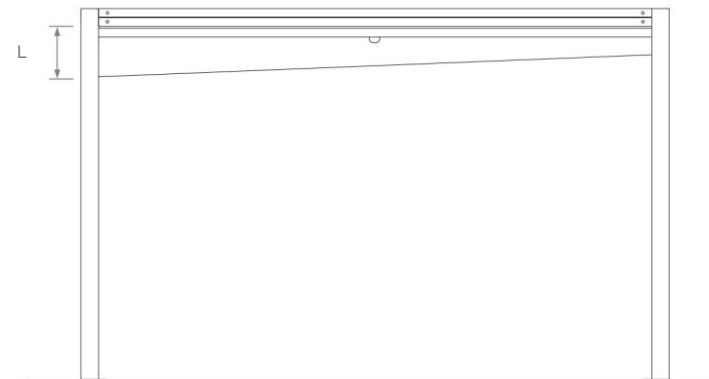

Frame work coated with polyester powdercoat

Vertical upright cross-section dimensions 120 x 120mm
Eaves height 252cm
Leg extension available
Square or rectangular options

VELARIUM

see the stars

Drainage to one or two sides

L = Maximum drop of the roof when folded back: 46 cm.

L = Maximum drop of the roof when folded back: 51 cm.

VELARIUM

see the stars

STANDARD COLOURS OF THE STRUCTURE			
SMOOTH FINISH	TEXTURED FINISH		
			
Special Grey	White Matt	Dove-Grey Matt	Dark-Brown Matt

STANDARD ROOF COVER COLOURS			
			
White 402N8104	Champagne 402N8341	Grey 402N1072	Dove-Grey -----

VELARIUM

see the stars

VELARIUM

see the stars

MAX DIMENSIONS		
SPAN	WIDTH	HEIGHT
300	300	252
400	400	252
500	500	252
300	400	252
300	500	252
400	500	252
400	300	252
500	300	252
500	400	252
600	300	252
600	400	252
600	500	252