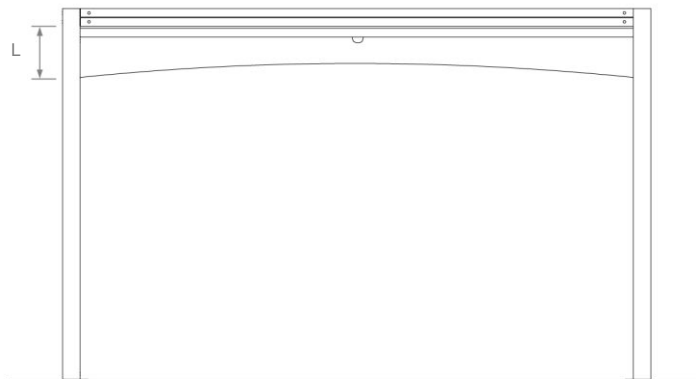

Frame work coated with polyester powdercoat

Vertical upright cross-section dimensions 120 x 120mm
Eaves height 252cm
Leg extension available
Square or rectangular options

VELARIUM

see the stars

Drainage to one or two sides

L = Maximum drop of the roof when folded back: 46 cm.

L = Maximum drop of the roof when folded back: 51 cm.

VELARIUM

see the stars

STANDARD COLOURS OF THE STRUCTURE			
SMOOTH FINISH	TEXTURED FINISH		
			
Special Grey	White Matt	Dove-Grey Matt	Dark-Brown Matt

STANDARD ROOF COVER COLOURS			
			
White 402N8104	Champagne 402N8341	Grey 402N1072	Dove-Grey -----

VELARIUM

see the stars

VELARIUM

see the stars

MAX DIMENSIONS		
SPAN	WIDTH	HEIGHT
300	300	252
400	400	252
500	500	252
300	400	252
300	500	252
400	500	252
400	300	252
500	300	252
500	400	252
600	300	252
600	400	252
600	500	252