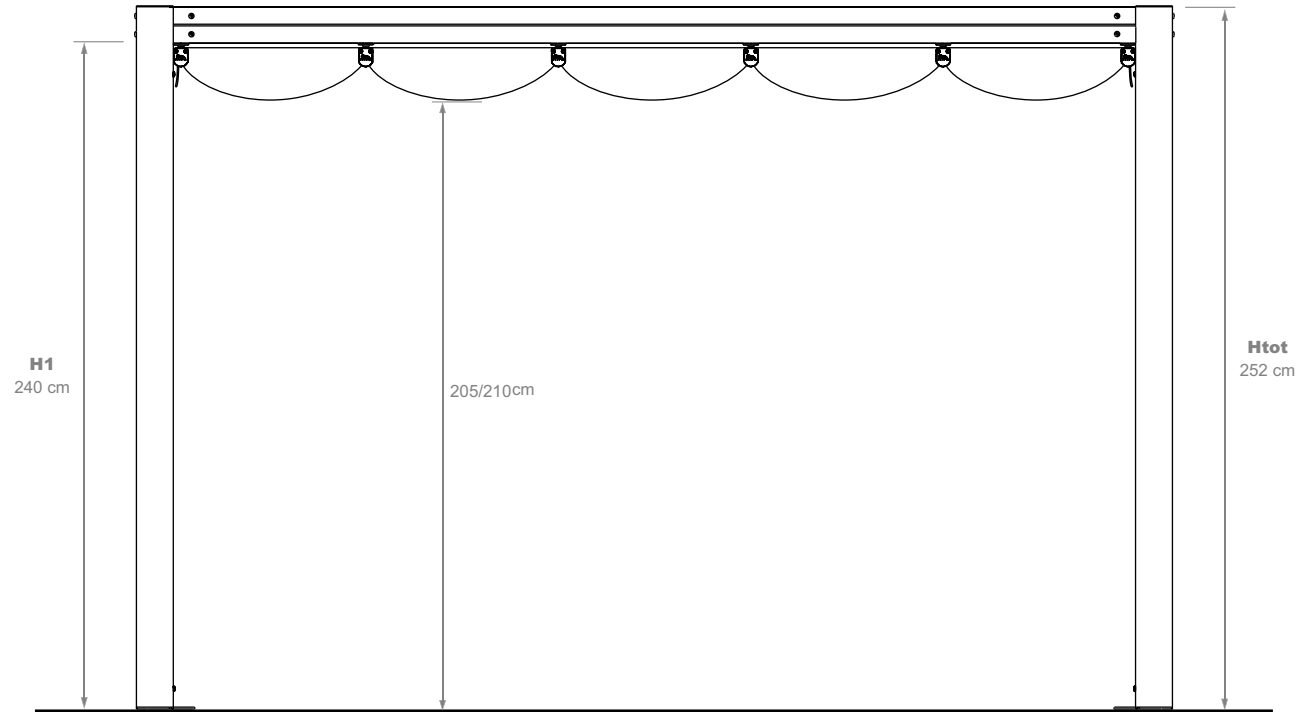

Frame work coated with polyester powdercoat

Vertical upright cross-section dimensions 120 x 120mm
Eaves height 252cm
Leg extension available
Square or rectangular options

VELARIUM

see the stars

Drainage to one or two sides

L = Maximum drop of the roof when folded back: 46 cm.

L = Maximum drop of the roof when folded back: 51 cm.

VELARIUM

see the stars

STANDARD COLOURS OF THE STRUCTURE			
SMOOTH FINISH	TEXTURED FINISH		
			
Special Grey	White Matt	Dove-Grey Matt	Dark-Brown Matt

STANDARD ROOF COVER COLOURS			
			
White 402N8104	Champagne 402N8341	Grey 402N1072	Dove-Grey -----

VELARIUM

see the stars

VELARIUM

see the stars

MAX DIMENSIONS		
SPAN	WIDTH	HEIGHT
300	300	252
400	400	252
500	500	252
300	400	252
300	500	252
400	500	252
400	300	252
500	300	252
500	400	252
600	300	252
600	400	252
600	500	252