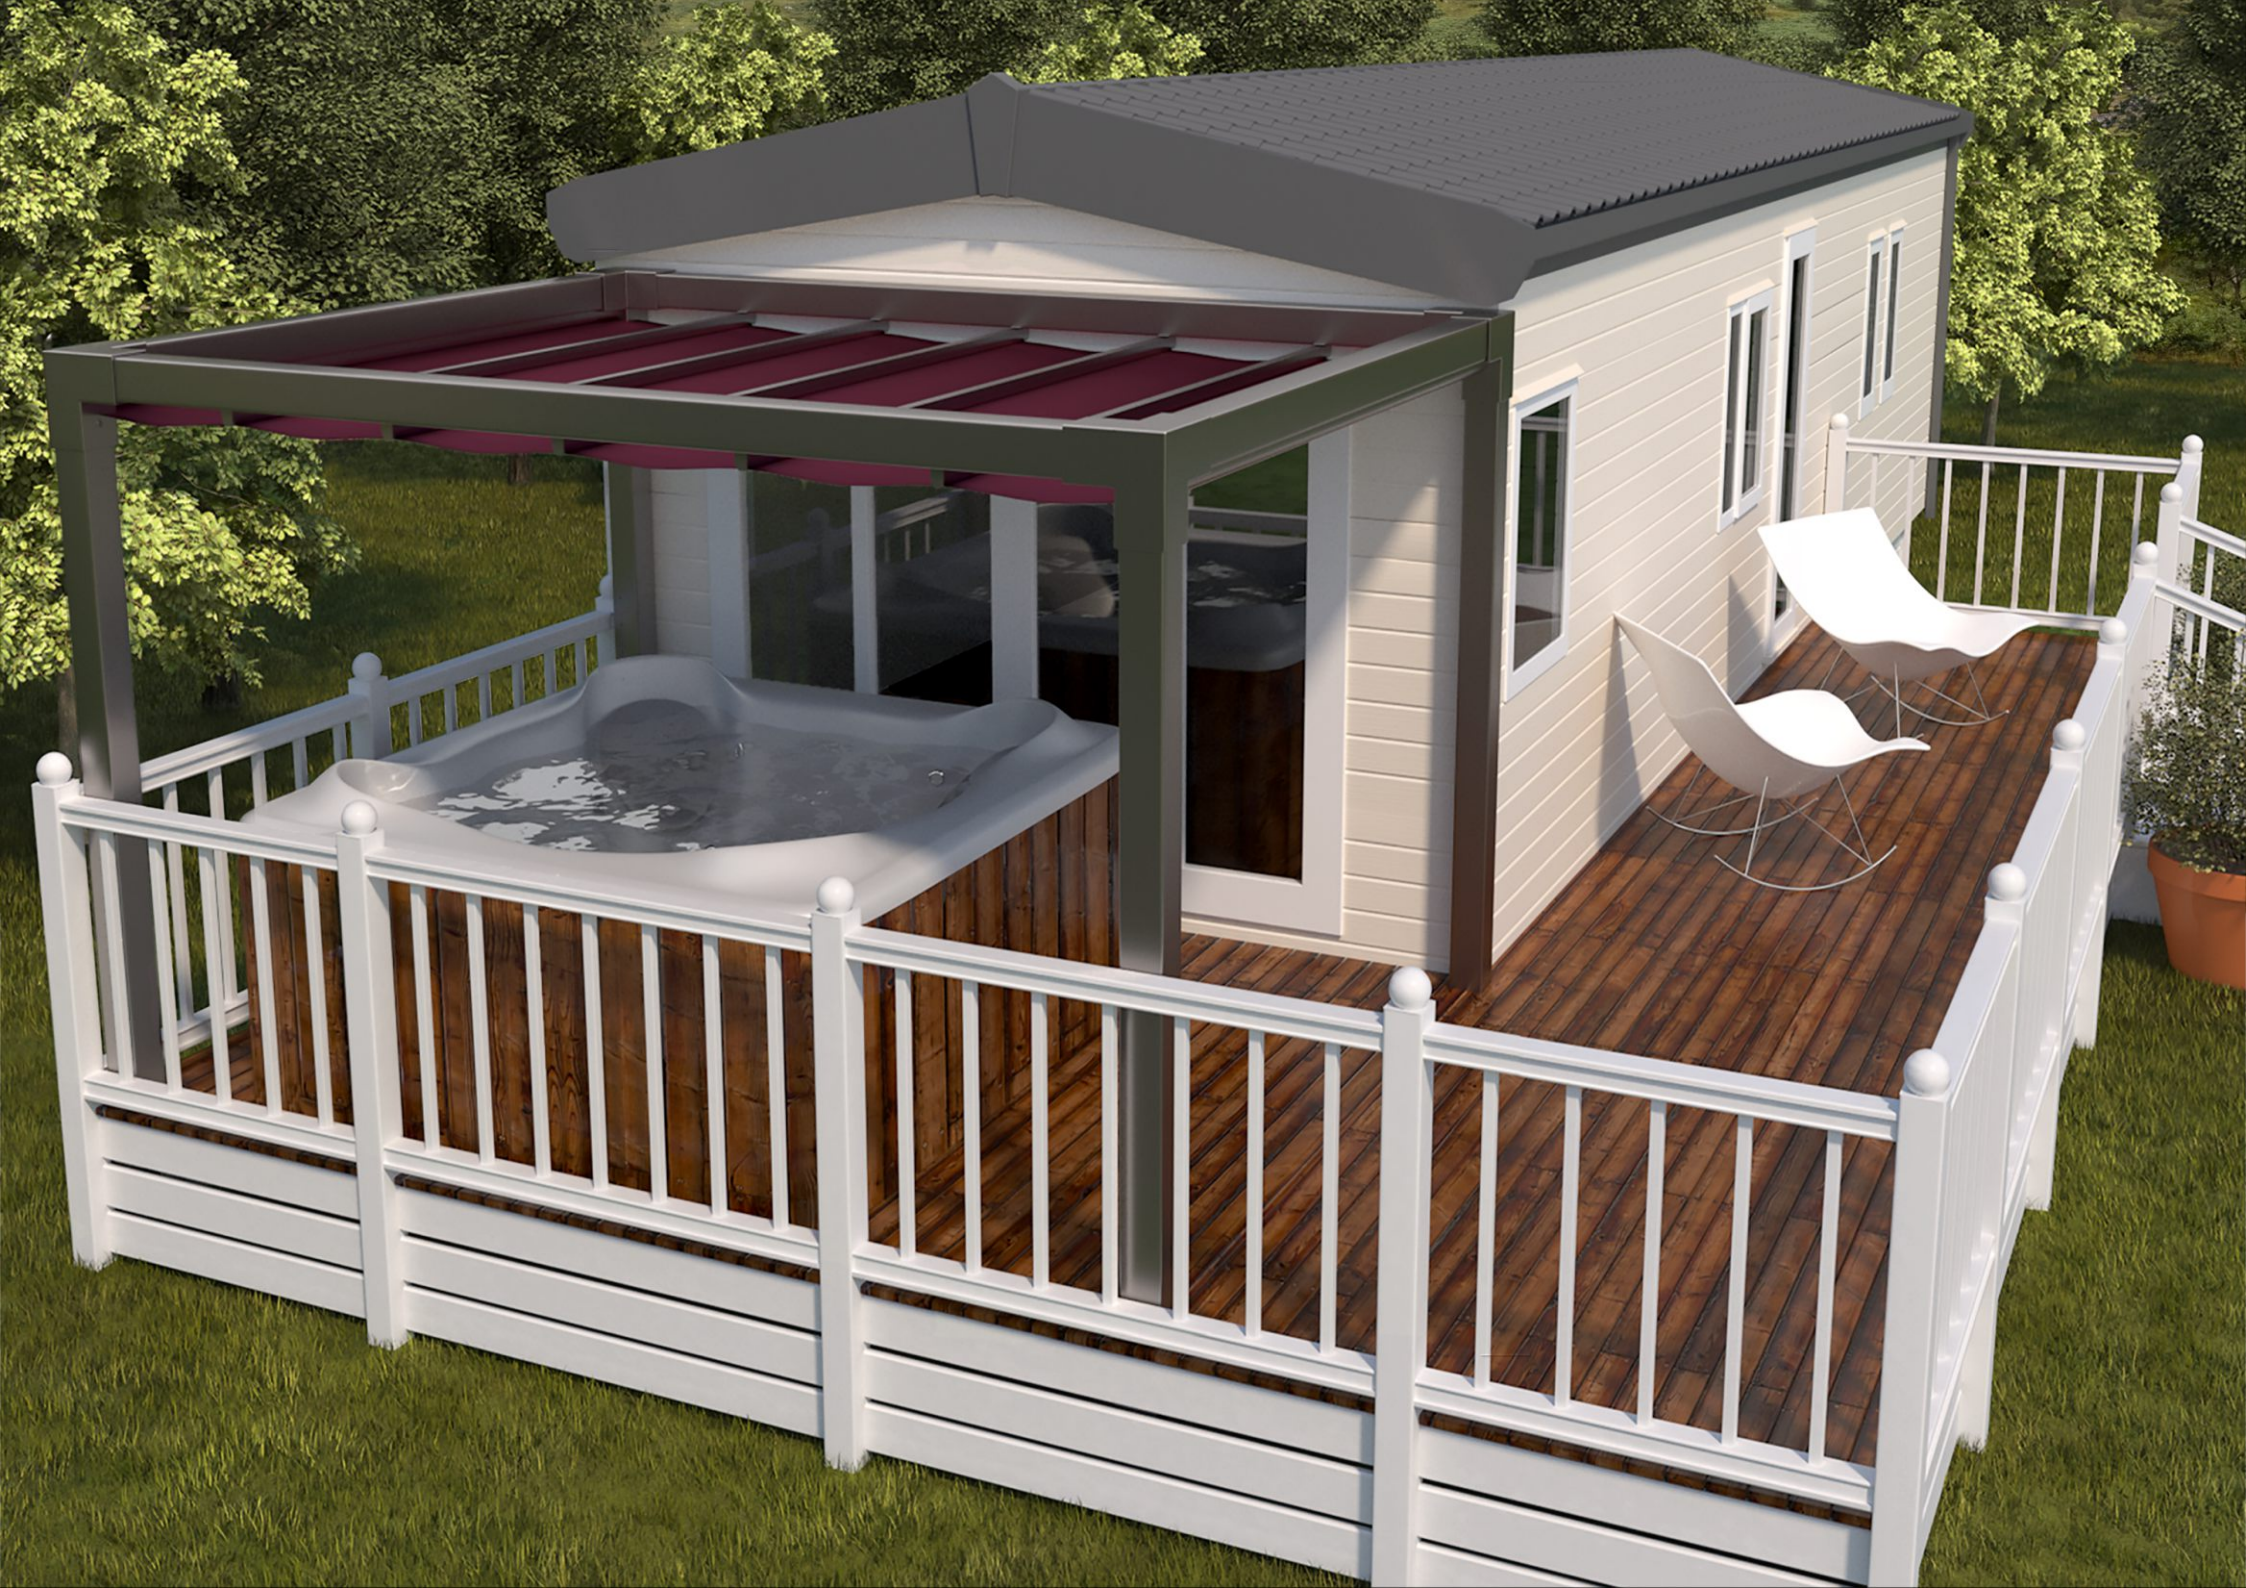

VELARIUM

see the stars

ShadeZone
Alfresco Specialists

T: 01482 219919
www.velarium.co.uk

VELARIUM

see the stars

- Can withstand upto 100km/h winds
- 5 Years Guarantee
- 120mm Aluminium Box section frame
- Stainless steel fixings
- PVC flame retardant fabric
- Easy to operate with the new slip and slide roof
- Magnetic roof connectors, locking the canopy into position
- Roof locks
- Canopy to open and close both ends
- Drainage both sides or one side
- Alternative frame and fabric colours available

The Velarium Retractable Canopy

The freestanding canopy has a fully retractable roof that is manually operated with an 'easy-and-slide' system and can be opened from both ends and designed to drain to one or both sides.

Frame work coated with polyester powdercoat

Vertical upright cross-section dimensions 120 x 120mm
Eaves height 252cm
Leg extension available
Square or rectangular options

VELARIUM

see the stars

Drainage to one or two sides

L = Maximum drop of the roof when folded back: 46 cm.

L = Maximum drop of the roof when folded back: 51 cm.

VELARIUM

see the stars

STANDARD COLOURS OF THE STRUCTURE			
SMOOTH FINISH	TEXTURED FINISH		
			
Special Grey	White Matt	Dove-Grey Matt	Dark-Brown Matt