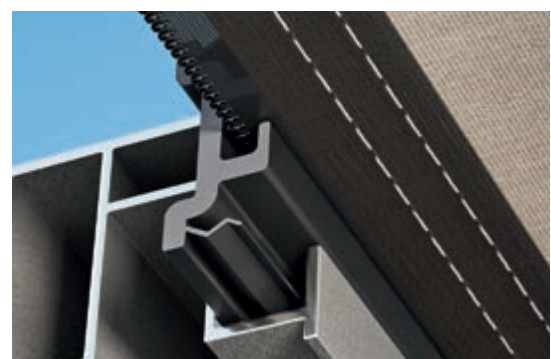

the awning simply

OptiStretch or Stretch – always a stable fabric position
With Plaza Viva OptiStretch the fabric is held captive and on all four sides. The advantages: a highly tensioned fabric and no light gap on the sides. The basic version of the Plaza Viva Stretch is tensioned on two sides and there is a light gap between the fabric and guide channel. A strong rope tensioning system ensures even fabric positioning with both versions.