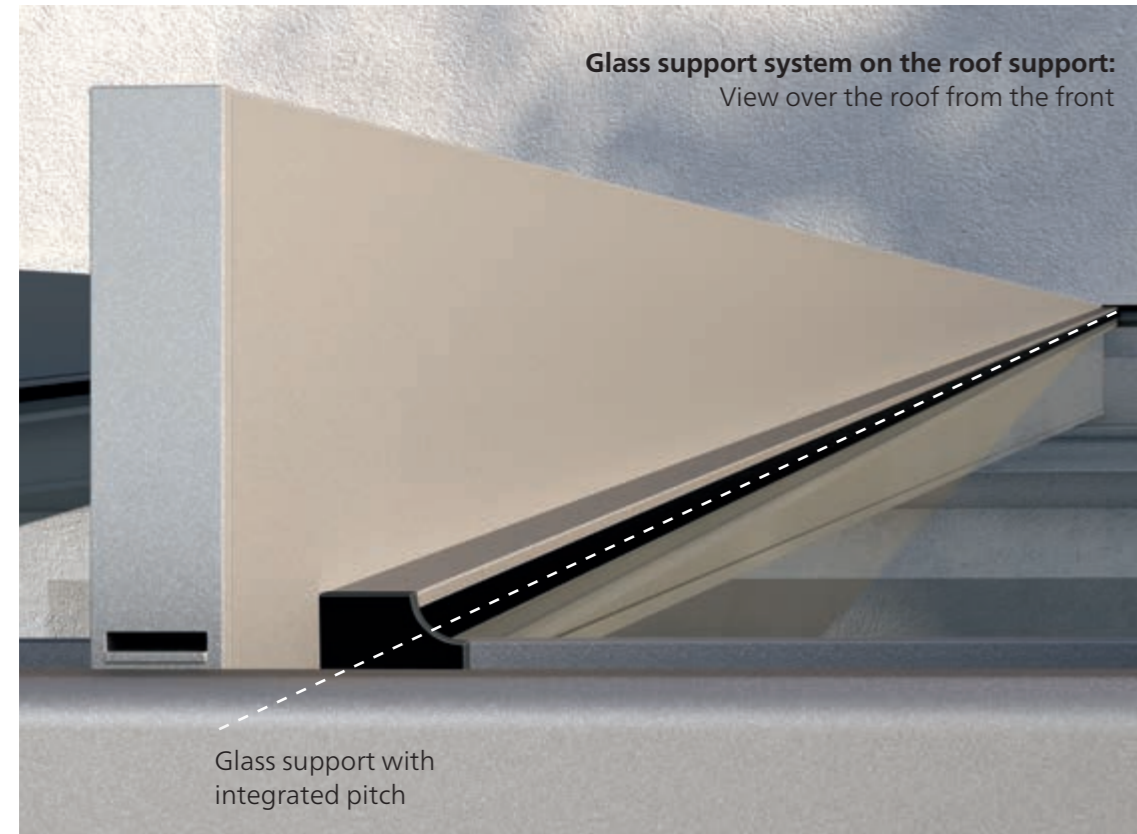

Standard patio roofs are designed angled so that rainwater can drain off. But not the Terrazza Pure! Here the pitch is integrated into the frame construction and is therefore invisible from the outside. The result: a clear, cubic design combined with reliable drainage. Terrazza Pure is the perfect solution for anyone who wants to enjoy lots of natural light on their patio and appreciates reliable, modern designed weather protection at the same time.

Sun and weather protection in a seamless look

With Terrazza Pure VertiPlus, the vertical awning is integrated so cleverly into the glass patio roof that there are no visible transitions, edges or attachments. Everything **matches perfectly – in terms of both technology and appearance.**

Frame colour WT 029/60740 | Sottezza II: pattern 3-869

COMFORT

QUALITY &

Glass support system on the roof support:
View over the roof from the front

Glass support with
integrated pitch

Clever construction

The roof support design is totally unique. **A newly developed glass support system** guarantees reliable drainage. At the same time, this allows for the cubic design to be produced without any angled roof supports. As a result, an appropriate head clearance height is even guaranteed with lower roof connection heights due to the design.